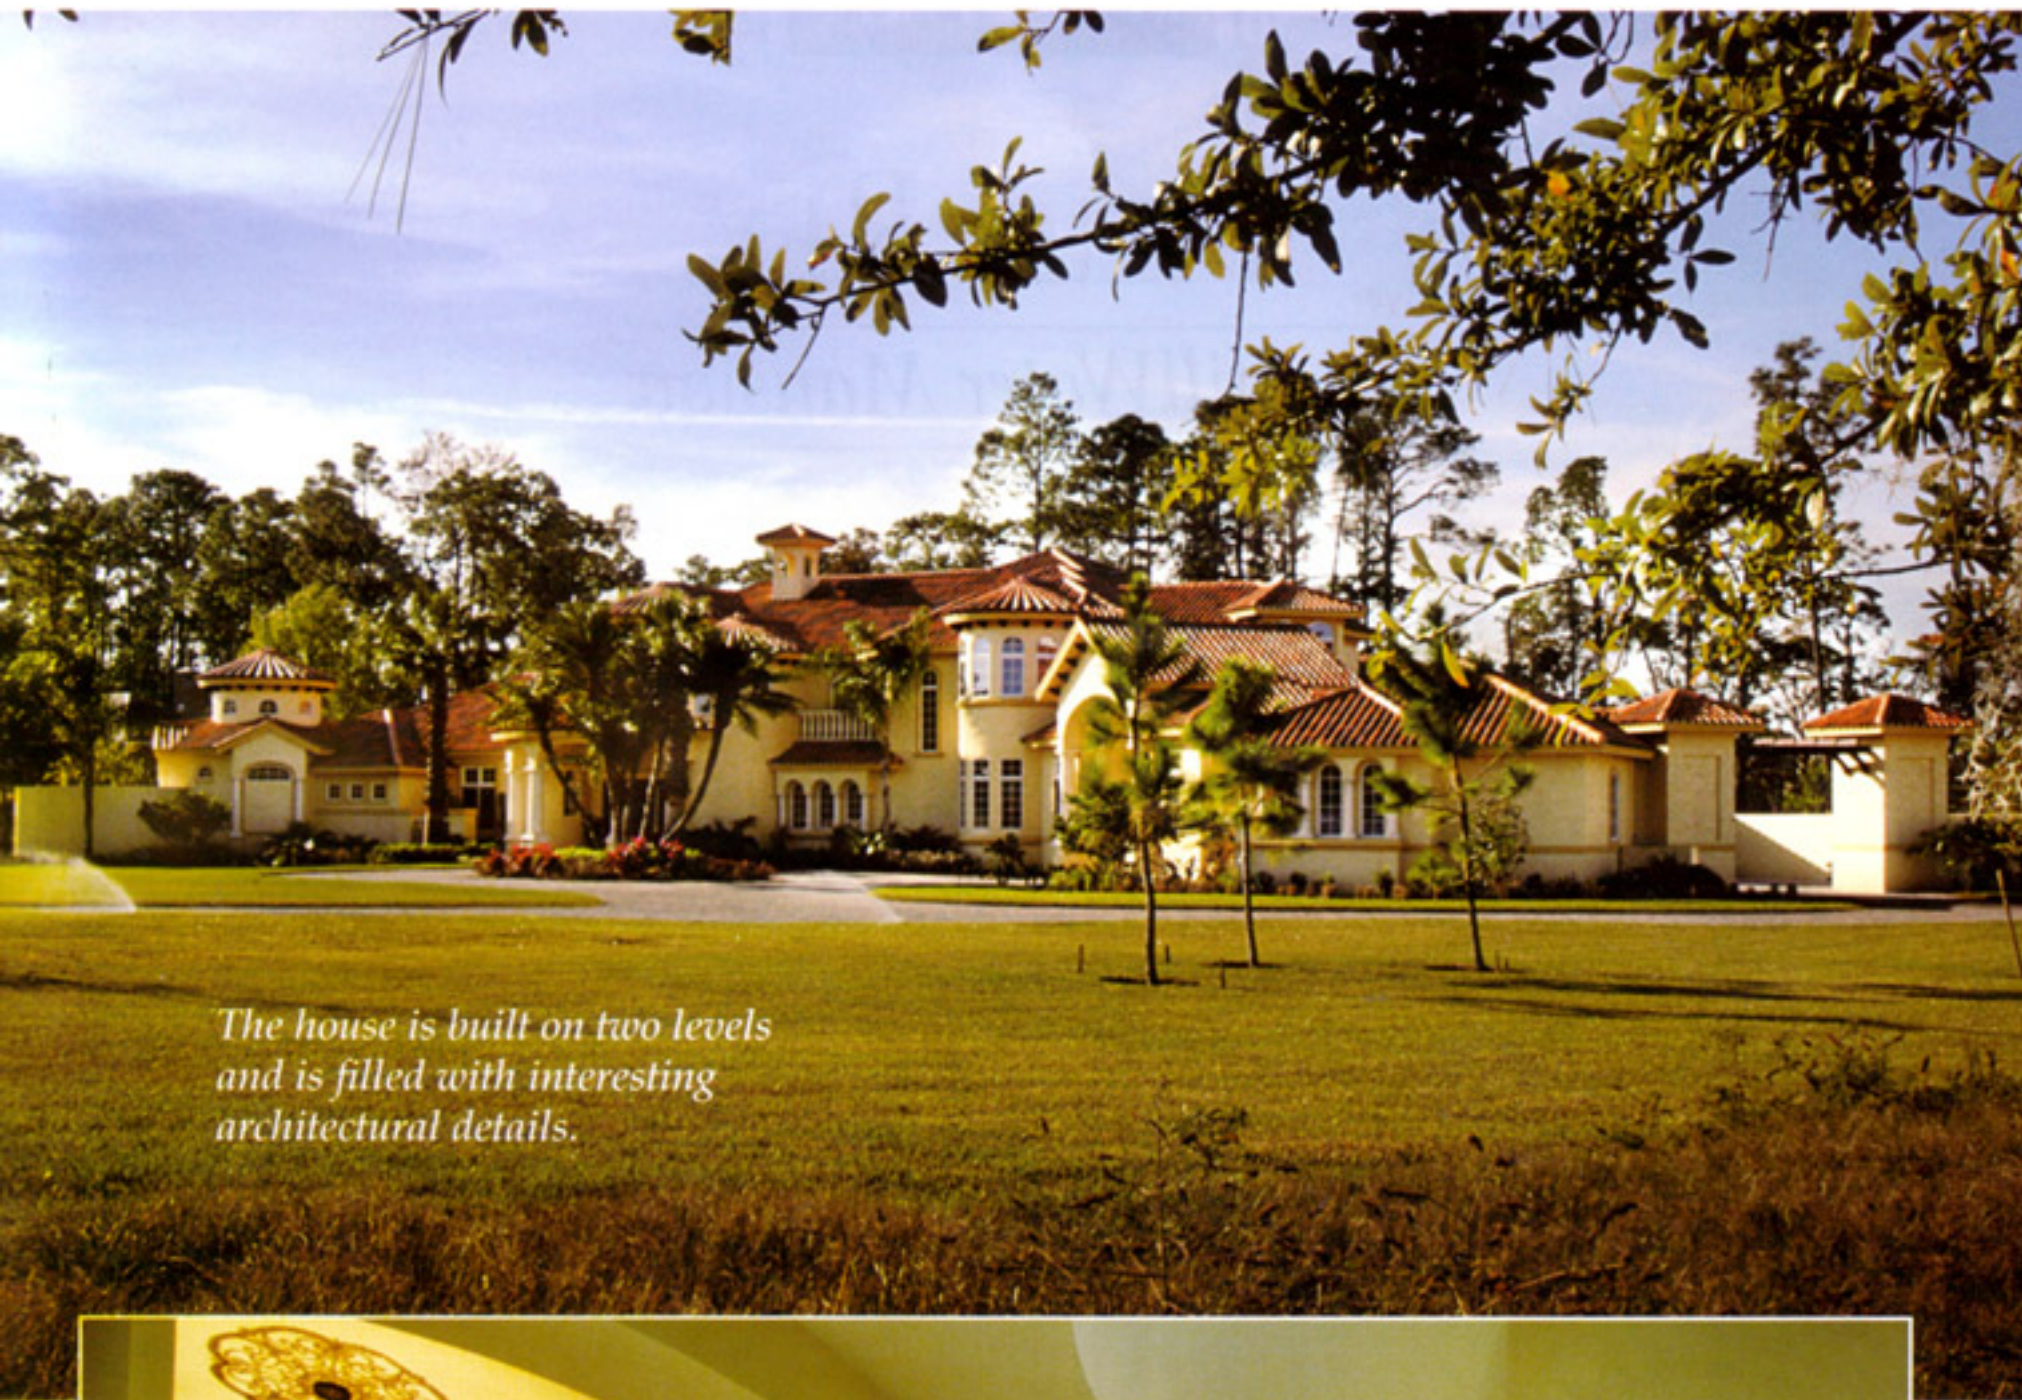

The house is built on two levels and is filled with interesting architectural details.